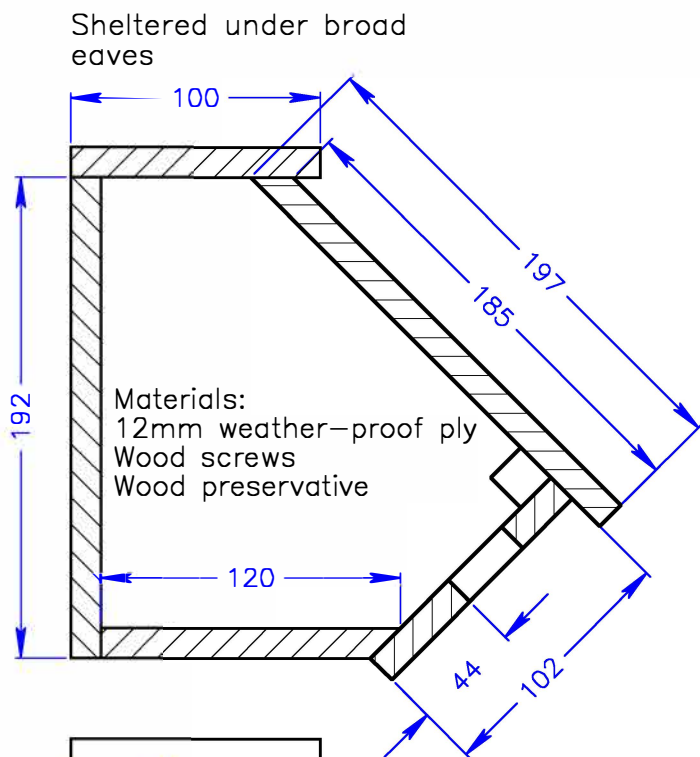

Zeist Swift Nestbox – drawings based on a design used in the town of Zeist in Holland

Narrow eaves
Exposed to sun

No eaves,
exposed to the
elements