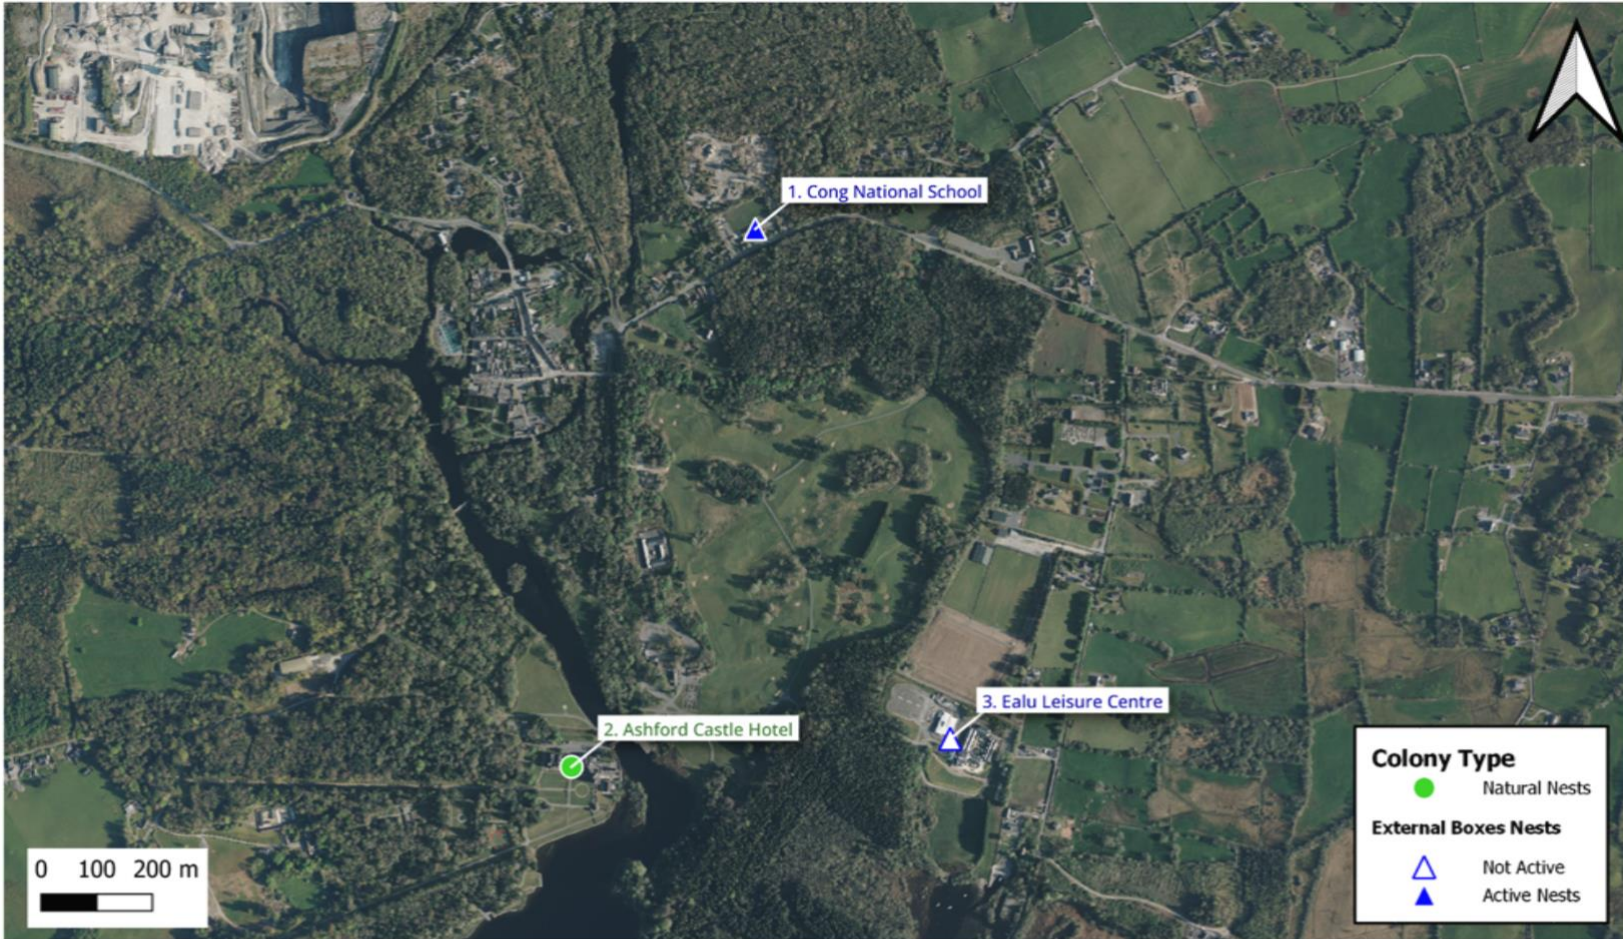

SWIFT SURVEY REPORT 2024

CONG

Site No.	Address	Natural Nests Occupied	No. of Nest Boxes E=external B= Built-in	No. of Nest Boxes Occupied	Building Type	Protected Structure
1	Nymphsfield	0	6 - E	1	Cong NS	No
2	Ashford	1	0	0	Ashford Castle Hotel	NIAH
3	Ashford	0	6-E	0	Ealú Spa	No
TOTALS		1	12-E	1		

Cong Summary Table

Total Occupied Nests (Natural and Nest Boxes)	2
No. External Nest Boxes available	12
No. Built-in Nest Boxes available	0
No. External Nest Boxes occupied	1
No. Built-in Nest Boxes occupied	0
No. Natural nests occupied	1

Colony Type

- Natural Nests

External Boxes Nests

- △ Not Active
- ▲ Active Nests

Cong

County Mayo Common Swift Survey 2024

Comhairle Contae Mhaigh Eo
Mayo County Council

Map prepared by: Jarek Majkusiak