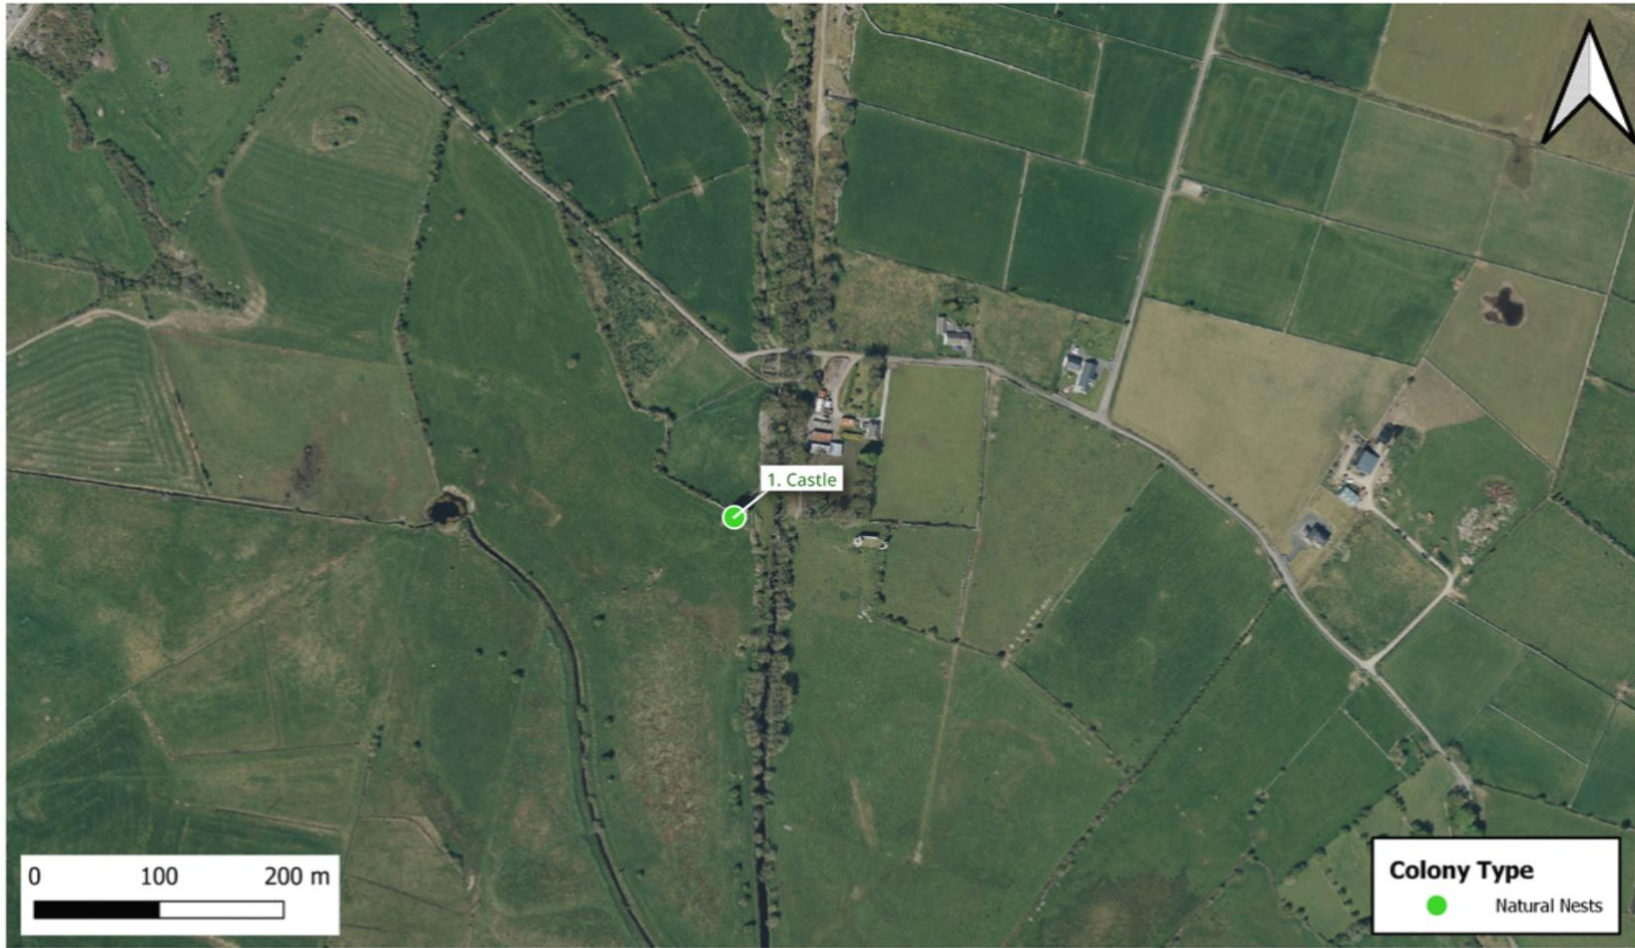

SWIFT SURVEY REPORT 2024

KINLOUGH CASTLE

Site No.	Address	Natural Nests Occupied	Nest Boxes E=external B= Built-in	Nest Boxes Occupied	Building Type	Protected Structure
1	Kinlough	7	0	0	Castle	NIAH

Kinlough Summary Table

Total Occupied Nests (Natural and Nest boxes)	7
No. External Nest Boxes available	0
No. Built-in Nest Boxes available	0
No. External Nest Boxes occupied	0
No. Built-in Nest Boxes occupied	0
No. Natural nests occupied	7

Kinlough

County Mayo Common Swift Survey 2024

Comhairle Contae Mhaigh Eo
Mayo County Council

Map prepared by: Jarek Majkusiak